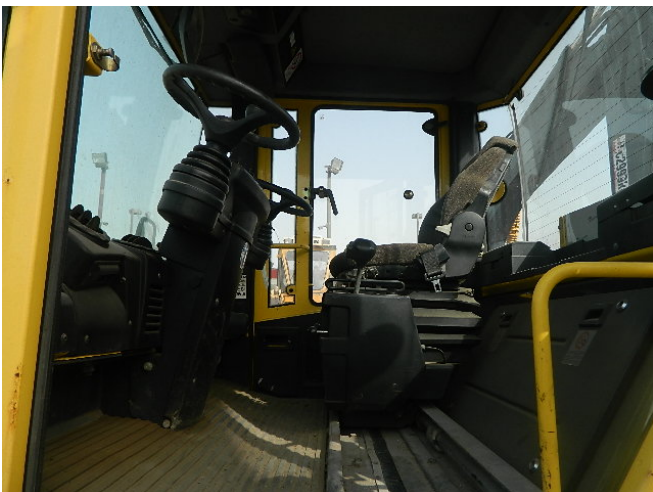

**BW161 AD DOUBLE DRUM ROLLER**

**Detail**

EQUIP ID	T-12098
BRAND	BOMAG
MODEL	BW 161 AD
CAPACITY	10300 KG
YEAR	2008
HOURS	173

Other Images