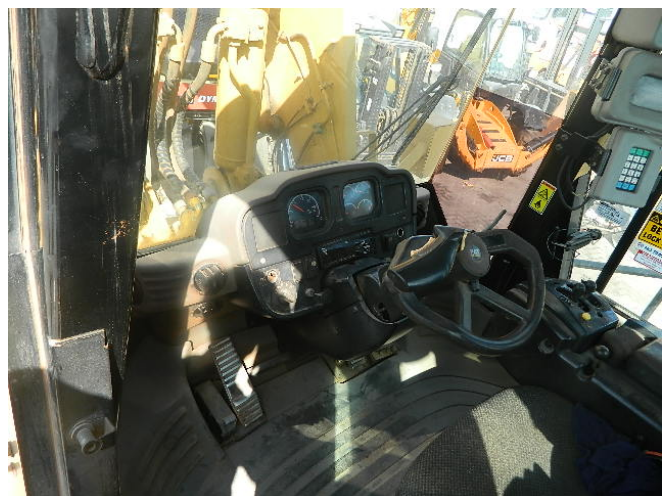

980H WHEEL LOADER

Detail

EQUIP ID	H-61692
BRAND	Caterpillar
MODEL	980H
CAPACITY	355HP
YEAR	2005
HOURS	29710

Other Images

We Are Ready To Assist You

Let us know what you think.

Office Address:

YELLOW POWER LLC
P.O BOX 150191 | SHARJAH | UAE
T : +971 6 7408719
F : +971 6 5667132